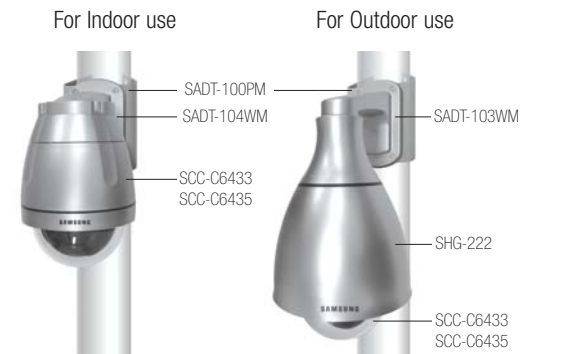

Pole Installation